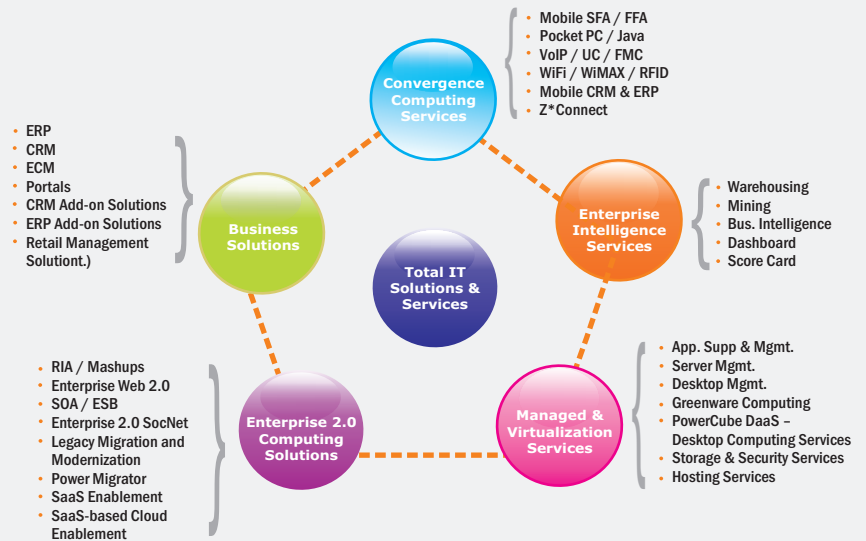

About ZSL

- ZSL - the leading ISV, Global Systems Integrator and Business Solutions provider - is an IBM Advanced Partner Headquartered at New Jersey
- With 15+ years of industry experience is a pioneer in providing Onshore, Offshore & Near shore technology solutions and services to the enterprises worldwide
- State-of-the-art Technology Research & Development Centers in **US, Canada and India**
- 3000+ employees with offices in **US, UK, Canada, France, Germany, Malaysia, Singapore, Middle-East and India**
- Dedicated R&D Division - **IDEA (Innovative Development of Enterprise Applications) Lab** - to Offer Value Added R&D Services & Product Development Services to the ISVs, SPs and SIs
- Emerging Technologies Specialization with the leading technology vendors alignment
- Pioneer in Industry Solutions Development (**Insurance, Finance, E-Governance, Consumer Electronics, Pharmaceutical & Telecom**)
- Award Winning & Proven Partnership Program "**Get IT Together**" Partnership for ISVs, VARs, SPs and SIs
- ISO and CMM Certified Solution Provider

Technology Solutions & Services Portfolio